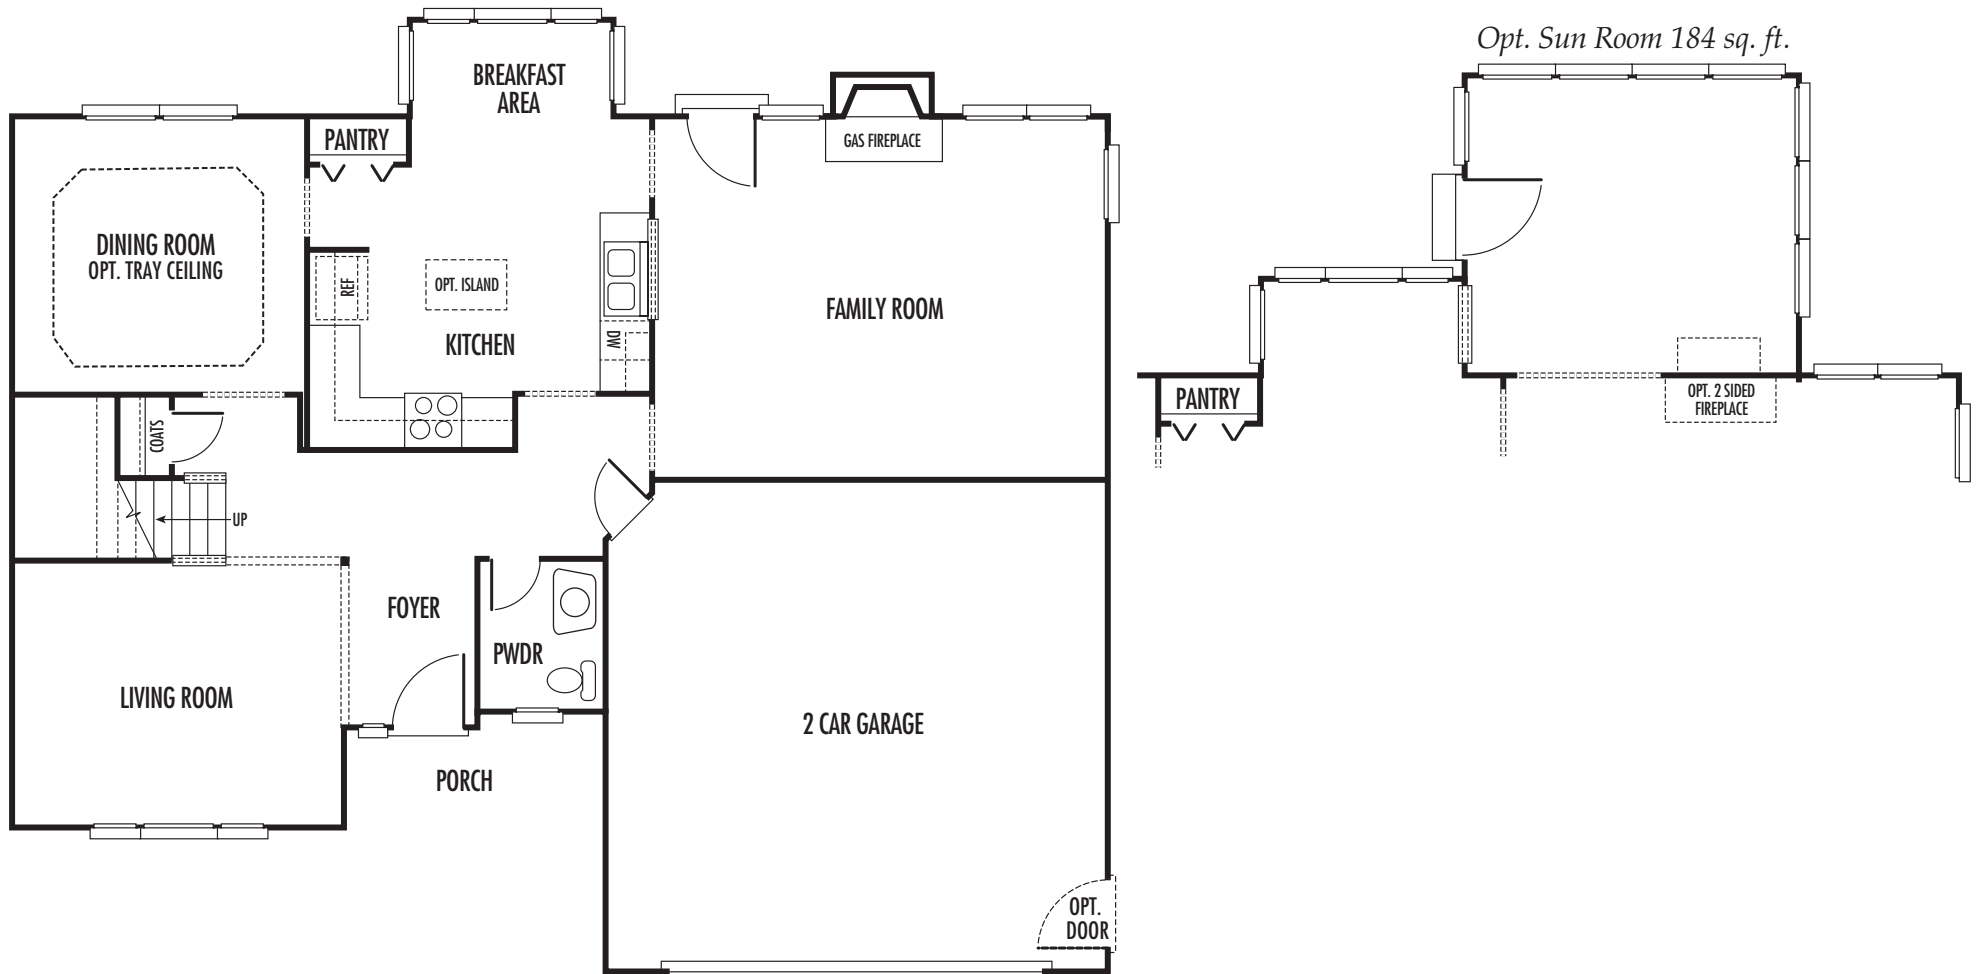

1ST FLOOR BREWERS MEADOW HIGHLANDS

NAPOLITANO HOMES
~EST. 1977~