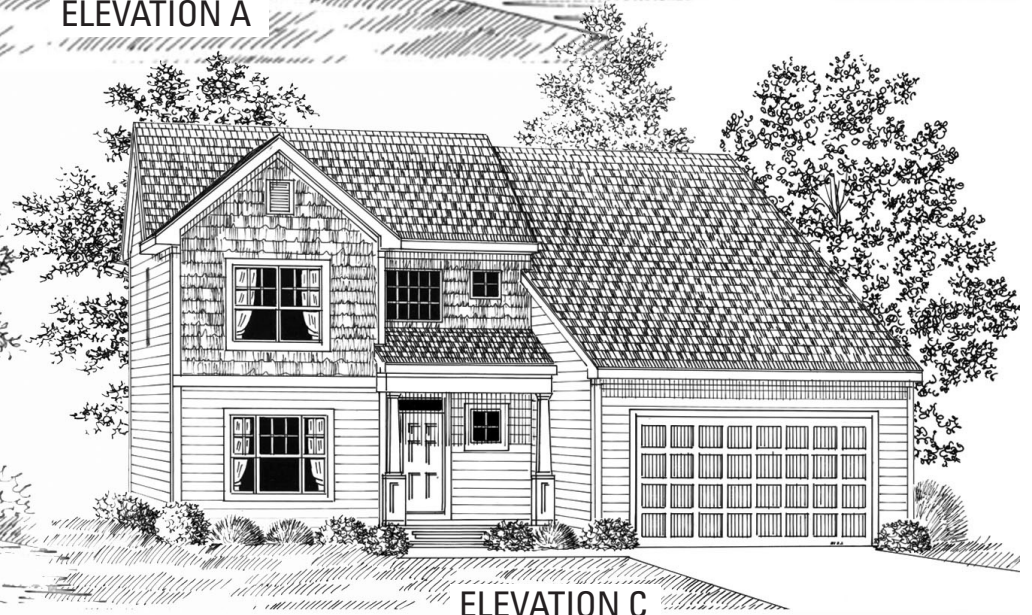

# BREWERS MEADOW HIGHLANDS

3 - 4 Bedrooms • 2.5 Bathrooms • 2409 SQ FT NAPOLITANOHOMES.COM

ELEVATION A

ELEVATION B

ELEVATION C

# 1ST FLOOR BREWERS MEADOW HIGHLANDS

**NAPOLITANO HOMES**  
~EST. 1977~