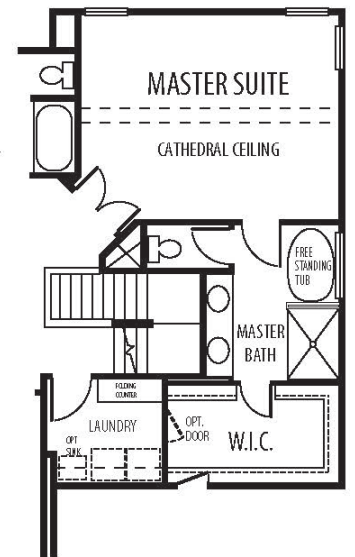

THE PALERMO

CRAFTSMAN

TRADITIONAL

FARMHOUSE

FEATURES:

3 - 5 Bedrooms

2.5 - 3 Bathrooms

2,438 - 2,694 sq ft

THE PALERMO

First Floor

First Floor
Bedroom 5 Option

Second Floor

Master Bath
Option 2 w/
Free Standing Tub

Master Bath
Option 1 w/
Ceramic Tile Shower
and Glass Partition

*All floorplans based on Traditional Elevation