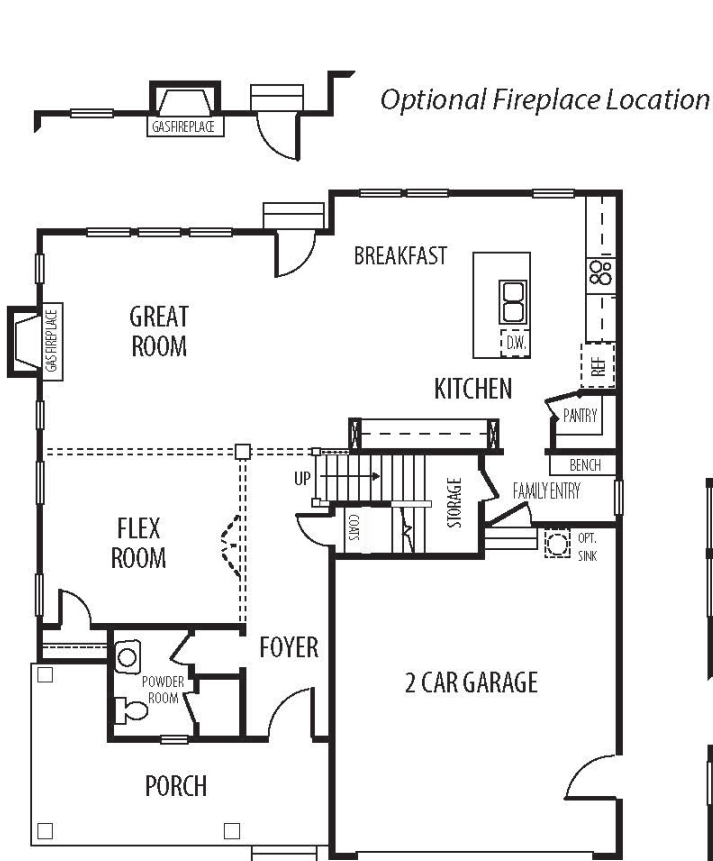

THE PALERMO

CRAFTSMAN

TRADITIONAL

FARMHOUSE

FEATURES:

3 - 5 Bedrooms

2.5 - 3 Bathrooms

2,438 - 2,694 sq ft

THE PALERMO

First Floor

First Floor
Bedroom 5 Option

Second Floor

Master Bath
Option 2 w/
Free Standing Tub

Master Bath
Option 1 w/
Ceramic Tile Shower
and Glass Partition

*All floorplans based on Traditional Elevation