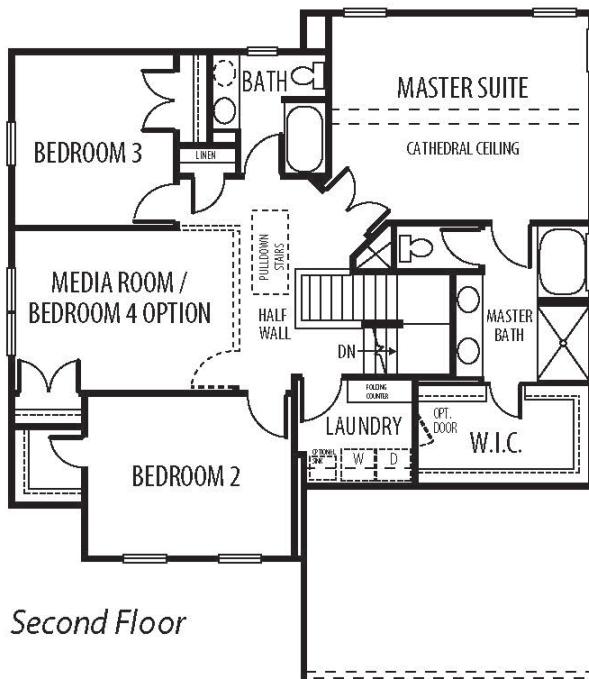

THE PALERMO

CRAFTSMAN

TRADITIONAL

FARMHOUSE

FEATURES:

3 - 5 Bedrooms

2.5 - 3 Bathrooms

2,438 - 2,694 sq ft

THE PALERMO

First Floor

First Floor
Bedroom 5 Option

Second Floor

Master Bath
Option 2 w/
Free Standing Tub

Master Bath
Option 1 w/
Ceramic Tile Shower
and Glass Partition

*All floorplans based on Traditional Elevation