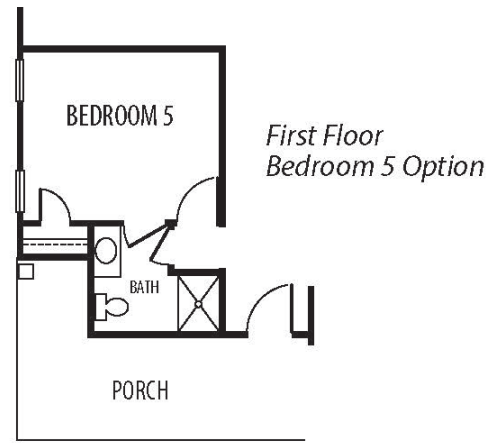

THE PALERMO

CRAFTSMAN

TRADITIONAL

FARMHOUSE

FEATURES:

3 - 5 Bedrooms

2.5 - 3 Bathrooms

2,438 - 2,694 sq ft

THE PALERMO

First Floor

First Floor
Bedroom 5 Option

Second Floor

Master Bath
Option 2 w/
Free Standing Tub

Master Bath
Option 1 w/
Ceramic Tile Shower
and Glass Partition

*All floorplans based on Traditional Elevation