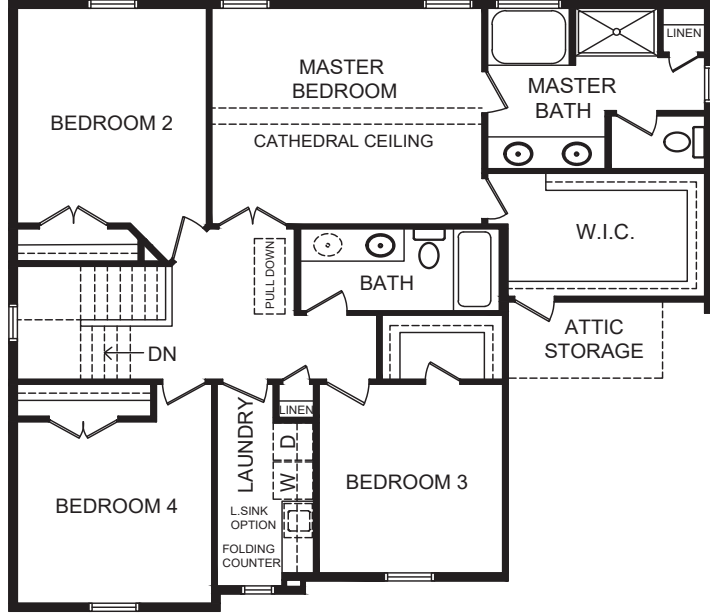

THE POSITANO

CRAFTSMAN

TRADITIONAL

FARMHOUSE

FEATURES:

4 - 5 Bedrooms

2.5 - 3 Bathrooms

2,324 - 2,544 sq ft

THE POSITANO

SUNROOM OPTION

SCREEN PORCH OPTION

MASTER BATH OPTION

MEDIA ROOM OPTION

SECOND FLOOR PLAN

STUDY OPTION

B.R. 5 DOWN OPTION

FIRST FLOOR PLAN