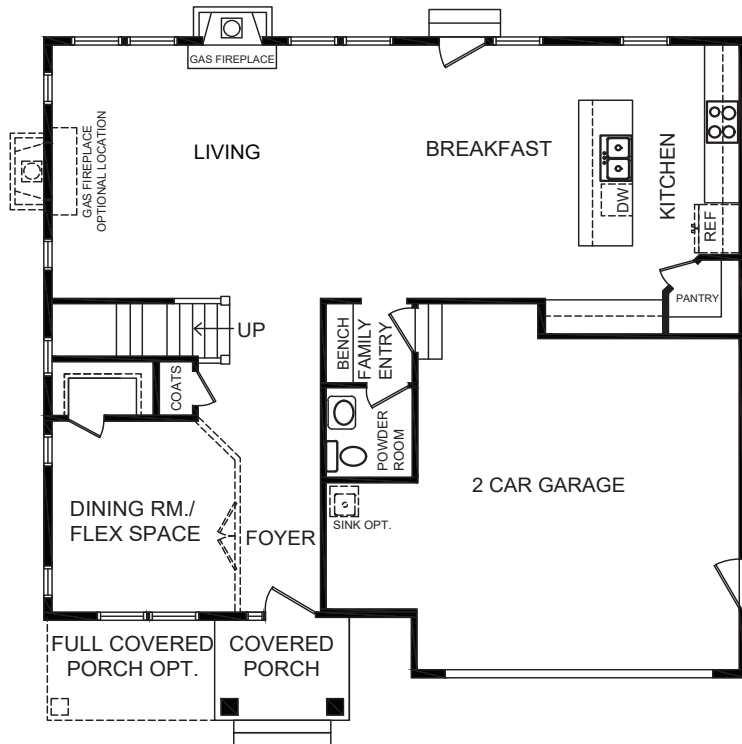

THE POSITANO

CRAFTSMAN

TRADITIONAL

FARMHOUSE

FEATURES:

4 - 5 Bedrooms

2.5 - 3 Bathrooms

2,324 - 2,544 sq ft

THE POSITANO

SUNROOM OPTION

SCREEN PORCH OPTION

MASTER BATH OPTION

MEDIA ROOM OPTION

SECOND FLOOR PLAN

STUDY OPTION

B.R. 5 DOWN OPTION

FIRST FLOOR PLAN